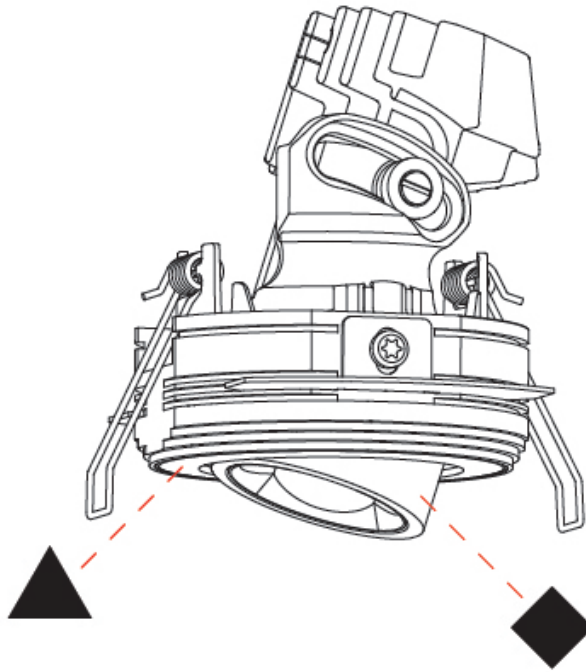

OIKO PRO ADJUSTABLE TRIMLESS

A35885-

PROJECT

TYPE

SPECIFIER

QUANTITY

DATE

A