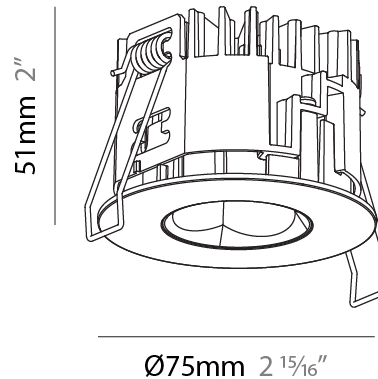

GENERAL

Series: Oiko Pro
Subseries: Oiko Pro Round
Brand: Prolicht
Division: Architectural
Mounting Type: Recessed
Mounting Location: Ceiling
Subcategory: Downlight

PHYSICAL

Shape: Round
Diameter (mm): 75
Diameter (in): 2 15/16
Height (mm): 51
Height (in): 2
Ceiling Thickness (mm): 1 - 25
Ceiling Thickness (in): 1/16 - 1 3/16
Min. Recessing Depth (mm): 55
Min. Recessing Depth (in): 2 3/16
Light Distribution: Direct
Diffuser: Lens Pack - Spread Lens / Linear Spread Lens / Honeycomb Louver
Fixture Finish: [SSR / BKV / CWI / CRY / HAB / UFT / ITA / RUA / FTG / MYG / LOD / PUS / FRO / FUP / KIA / POP / BLS / SPG / MEY / GOH / GUM / CHC / COM / ABZ / JAG / OBR / MOS / ROR](#)
Fixture Material: Aluminum Die Cast
Cut-out Measurements: 68mm / 2 11/16" Diameter

ELECTRICAL

Lamp Type: LED (Zhaga Standard)
Input Wattage (W): 14
Total Output Wattage (W): 12.7
Dimming: Dali Dimming
Driver Included: No
Driver Location: Recessed Housing
Driver Type: Constant Current - Universal (120Vac only for DALI driver)
Driver Class: Class 2
Input Voltage (V): 120 - 277
Constant Current (MA): 700

LED

Color Temperature (°K): 2700-6500 Tunable White
Max. Delivered Lumen (lm): 1240
Nominal Lumen (lm): 1460
CRI: >93 CRI
Lamp Life (hrs): 50000
Special LEDs offerings: Tunable White

OPTICAL

Reflector°: 52
Adjustability: Fixed

RATINGS AND CERTIFICATIONS

Certified By: Certified for North American Standards
IP rating: IP20