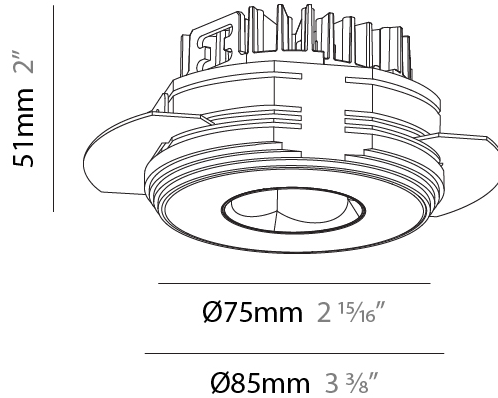

GENERAL

Series: Oiko Pro
Subseries: Oiko Pro Round
Brand: Prolicht
Division: Architectural
Mounting Type: Trimless
Mounting Location: Ceiling
Subcategory: Downlight

PHYSICAL

Shape: Round
Diameter (mm): 75
Diameter (in): 2 ¹⁵/₁₆
Height (mm): 51
Height (in): 2
Ceiling Thickness (mm): 10 / 12.5 / 15 / 25
Ceiling Thickness (in): 3/8 or 1/2 or 9/16 or 1
Min. Recessing Depth (mm): 55
Min. Recessing Depth (in): 2 ³/₁₆
Light Distribution: Direct
Diffuser: Lens Pack - Spread Lens / Linear Spread Lens / Honeycomb Louver
Fixture Finish: SSR / BKV / CWI / CRY / HAB / UFT / ITA / RUA / FTG / MYG / LOD / PUS / FRO / FUP / KIA / POP / BLS / SPG / MEY / GOH / GUM / CHC / COM / ABZ / JAG / OBR / MOS / ROR
Fixture Material: Aluminum Die Cast
Cut-out Measurements: 86mm / 2 11/16" Diameter

ELECTRICAL

Lamp Type: LED (Zhaga Standard)
Input Wattage (W): 14
Total Output Wattage (W): 12.7
Dimming: Dali Dimming
Driver Included: No
Driver Location: Recessed Housing
Driver Type: Constant Current - Universal (120Vac only for DALI driver)
Driver Class: Class 2
Input Voltage (V): 120 - 277
Constant Current (MA): 700

LED

Color Temperature (°K): 2700-6500 Tunable White
Max. Delivered Lumen (lm): 1240
Nominal Lumen (lm): 1460
CRI: >90 CRI
Lamp Life (hrs): 50000
Special LEDs offerings: Tunable White

OPTICAL

Reflector°: 52
Adjustability: Fixed

RATINGS AND CERTIFICATIONS

Certified By: Certified for North American Standards
IP rating: IP20