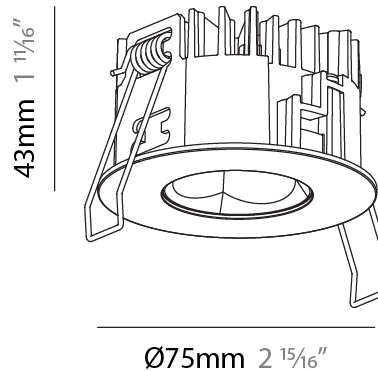

GENERAL

Series: Oiko Pro
Subseries: Oiko Pro Round
Brand: Prolicht
Division: Architectural
Mounting Type: Recessed
Mounting Location: Ceiling
Subcategory: Downlight

PHYSICAL

Shape: Round
Diameter (mm): 75
Diameter (in): 2 15/16
Height (mm): 43
Height (in): 1 11/16
Ceiling Thickness (mm): 1 - 25
Ceiling Thickness (in): 1/16 - 1 3/16
Min. Recessing Depth (mm): 50
Min. Recessing Depth (in): 1 15/16
Light Distribution: Direct
Diffuser: Lens Pack - Spread Lens / Linear Spread Lens / Honeycomb Louver
Fixture Finish: SSR / BKV / CWI / CRY / HAB / UFT / ITA / RUA / FTG / MYG / LOD / PUS / FRO / FUP / KIA / POP / BLS / SPG / MEY / GOH / GUM / CHC / COM / ABZ / JAG / OBR / MOS / ROR
Fixture Material: Aluminum Die Cast
Cut-out Measurements: 68mm / 2 11/16" Diameter

ELECTRICAL

Lamp Type: LED (Zhaga Standard)
Input Wattage (W): 14
Total Output Wattage (W): 12.7
Dimming: Dali Dimming
Driver Included: No
Driver Location: Recessed Housing
Driver Type: Constant Current - Universal (120Vac only for DALI driver)
Driver Class: Class 2
Input Voltage (V): 120 - 277
Constant Current (MA): 700

LED

Color Temperature (°K): 2700-6500 Tunable White
Max. Delivered Lumen (lm): 1381
Nominal Lumen (lm): 1460
CRI: >93 CRI
Lamp Life (hrs): 50000
Special LEDs offerings: Tunable White

OPTICAL

Reflector°: 62
Adjustability: Fixed

RATINGS AND CERTIFICATIONS

Certified By: Certified for North American Standards
IP rating: IP20