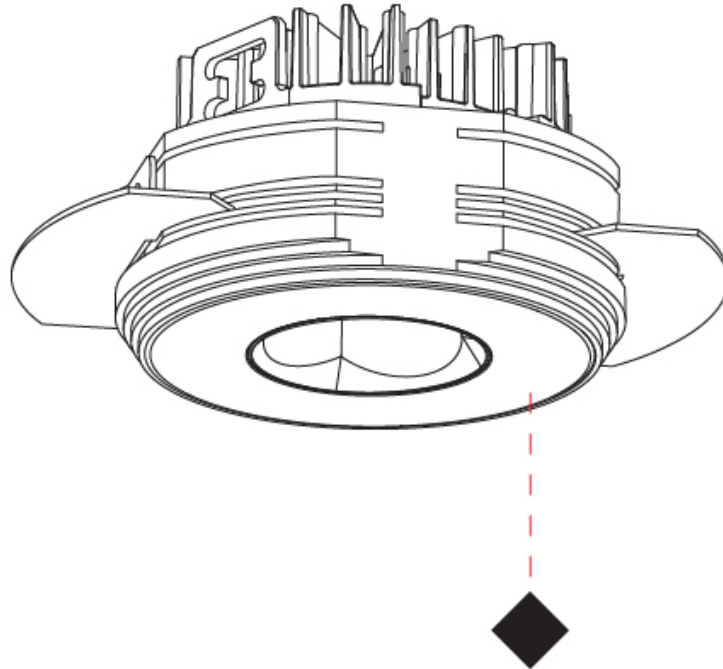

OIKO PRO ROUND TRIMLESS

A35882-

PROJECT	_____
TYPE	_____
SPECIFIER	_____
QUANTITY	_____
DATE	_____